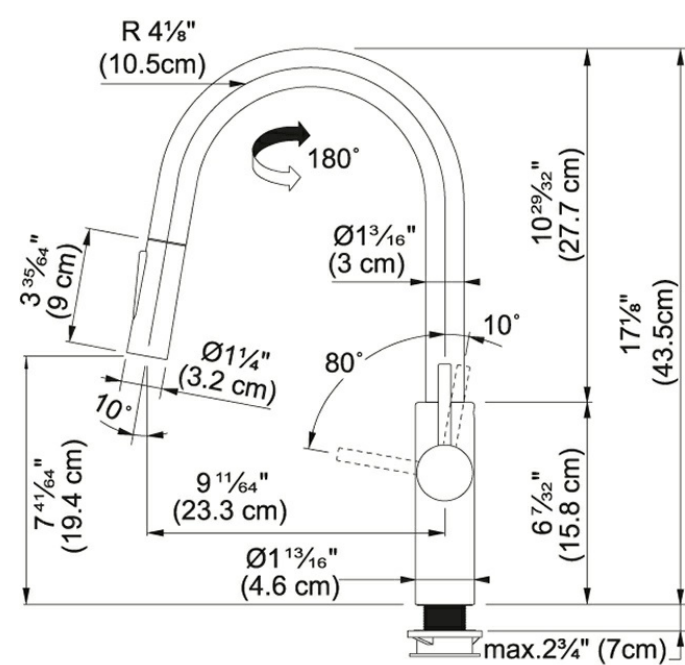

Pescara FF4700 Polished Chrome

Product Picture

Technical Drawing

Product Information

Version	Pull-Out Spray
Spray Type	Spray & Stream
Faucet Operation	Side Lever
Flow Rate	1.75 gpm
Cartridge	35mm Ceramic Cartridge
Where to buy	Showroom
Countertop hole diameter	1 3/8"

Article Numbers

FUN#	115.0539.022
US Part Number	FF4700